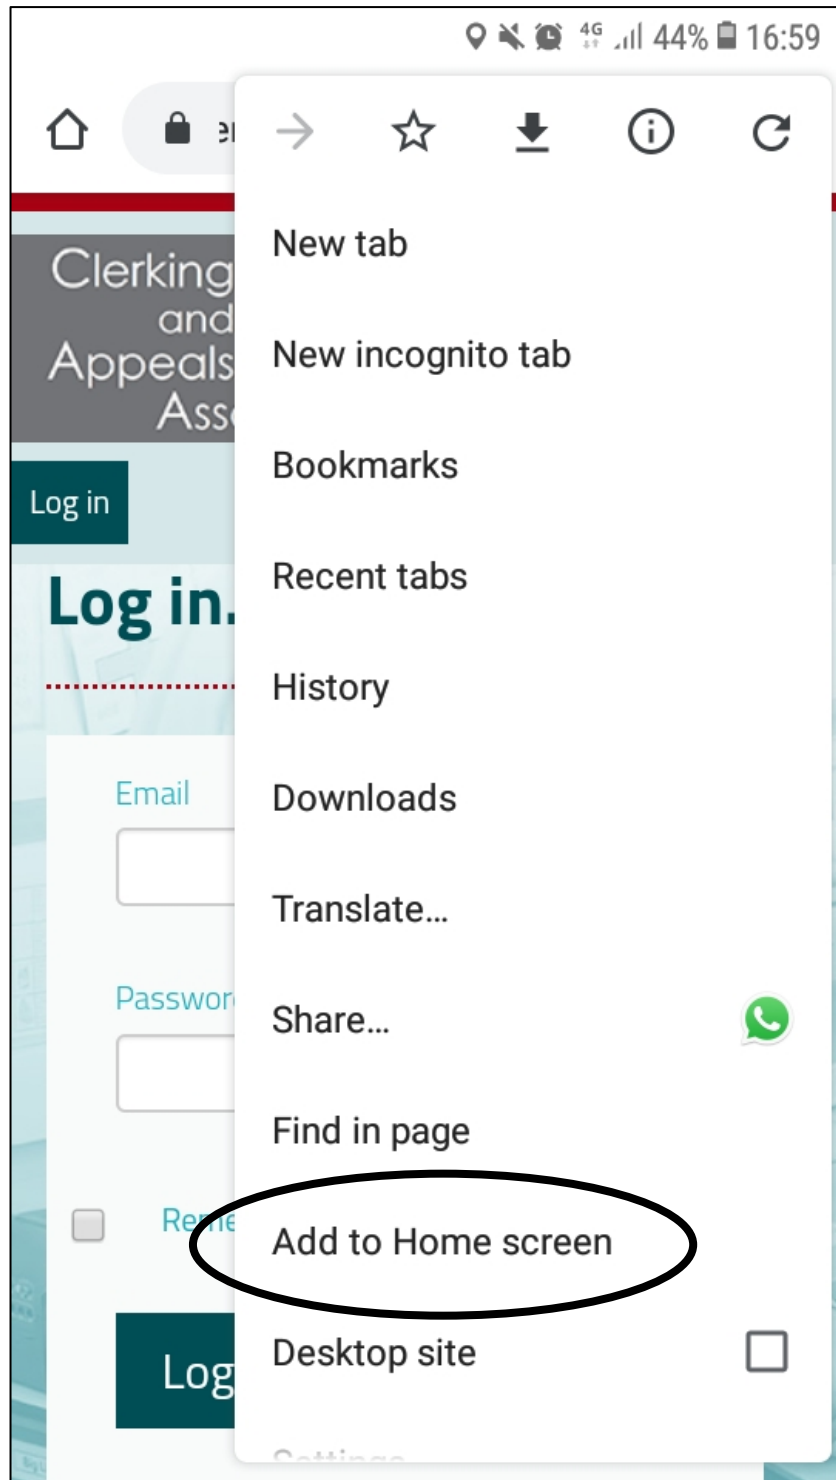

Installing GBase on Android and iOS devices

Section 1 - Android Devices

Step 1

Open web browser on android phone and browse to <https://admin.clerkingandappeals.co.uk>
(best carried out in Chrome)

The screenshot shows a mobile browser interface. At the top, the status bar displays icons for location, signal, 4G, and battery at 44%, with the time 16:58. The browser address bar shows the URL admin.clerkingandappeals.co.uk. Below the address bar, the page header features the text "Clerking and Appeals Associates" on the left and a hamburger menu icon on the right. A "Log in" button is positioned below the header. The main content area is titled "Log in." and contains a login form with the following elements:

- An "Email" label above a text input field.
- A "Password" label above a text input field.
- A checkbox labeled "Remember me?".
- A dark teal "Log in" button at the bottom of the form.

Step 2

Click the 3 dots in the top right-hand corner as circled in the screenshot below:

Step 3

Scroll down and click on 'Add to Home screen' as shown circled in the screenshot. below

Step 4

Select name for the shortcut and click Add as shown below:

This will then add the website for GBase (Clerking and Appeals Associates Limited) as an app on your phone's Home Screen.

Section 2 - iOS Devices

Step 1

Open Safari and browse to the website <https://admin.clerkingandappeals.co.uk>

The screenshot shows a mobile browser interface. At the top, the status bar displays 'EE 4G', '20:04', and '81%' battery. The address bar shows the URL 'admin.clerkingandappeals.co.uk'. The page header features the company name 'Clerking and Appeals Associates' and a menu icon. Below the header is a 'Log in' button. The main content area is titled 'Log in.' and contains a white login form with the following elements: