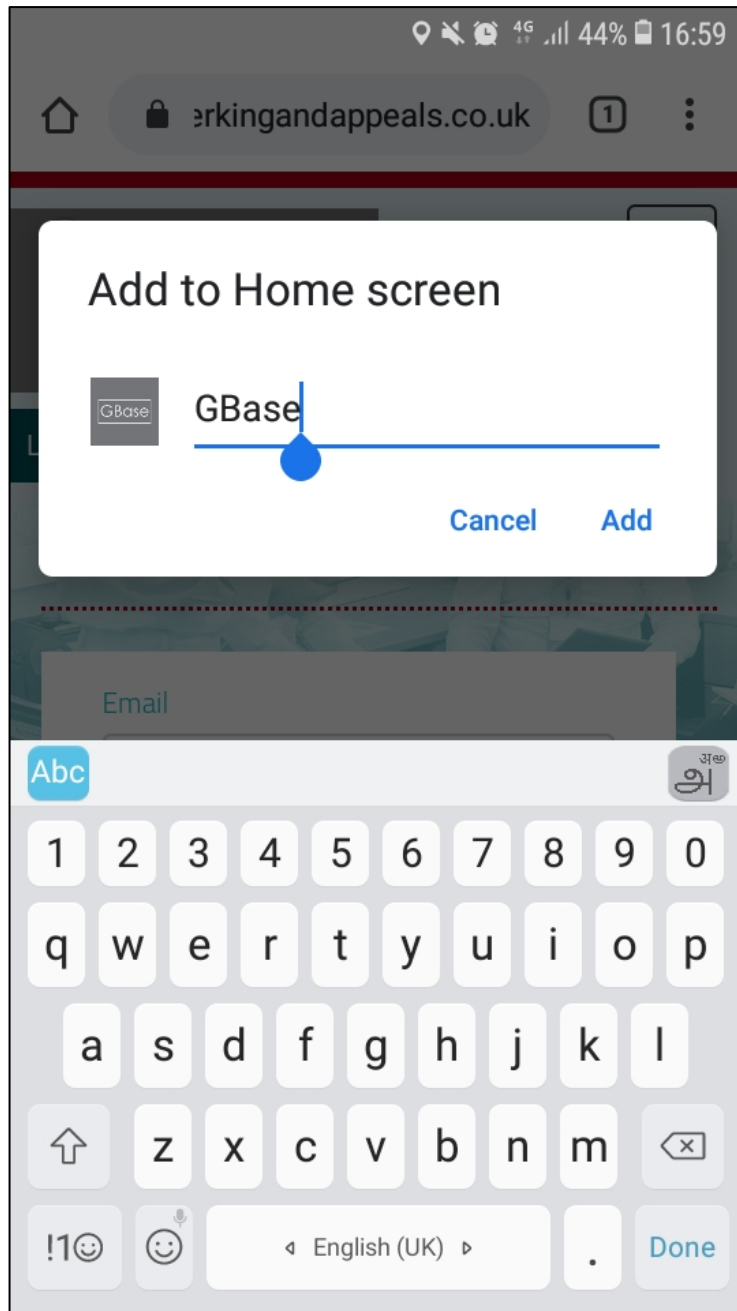

Installing GBase on Android and iOS devices

Section 1 - Android Devices

Step 1

Open web browser on android phone and browse to <https://admin.clerkingandappeals.co.uk>
(best carried out in Chrome)

The screenshot shows a mobile browser interface. At the top, the status bar displays icons for location, signal, 4G, and battery at 44%, with the time 16:58. The browser address bar shows the URL admin.clerkingandappeals.co.uk. Below the address bar, the page header features the text "Clerking and Appeals Associates" on the left and a hamburger menu icon on the right. A "Log in" button is positioned below the header. The main content area is titled "Log in." and contains a login form with the following elements:

- An "Email" label above a text input field.
- A "Password" label above a text input field.
- A checkbox labeled "Remember me?".
- A dark teal "Log in" button at the bottom of the form.

Step 2

Click the 3 dots in the top right-hand corner as circled in the screenshot below:

Step 3

Scroll down and click on 'Add to Home screen' as shown circled in the screenshot. below

Step 4

Select name for the shortcut and click Add as shown below:

This will then add the website for GBase (Clerking and Appeals Associates Limited) as an app on your phone's Home Screen.

Section 2 - iOS Devices

Step 1

Open Safari and browse to the website <https://admin.clerkingandappeals.co.uk>

The screenshot shows a mobile browser interface. At the top, the status bar displays 'EE 4G', '20:04', and '81%' battery. The address bar shows the URL 'admin.clerkingandappeals.co.uk'. The page header features the company name 'Clerking and Appeals Associates' and a menu icon. Below the header is a 'Log in' button. The main content area is titled 'Log in.' and contains a white login form with the following elements: