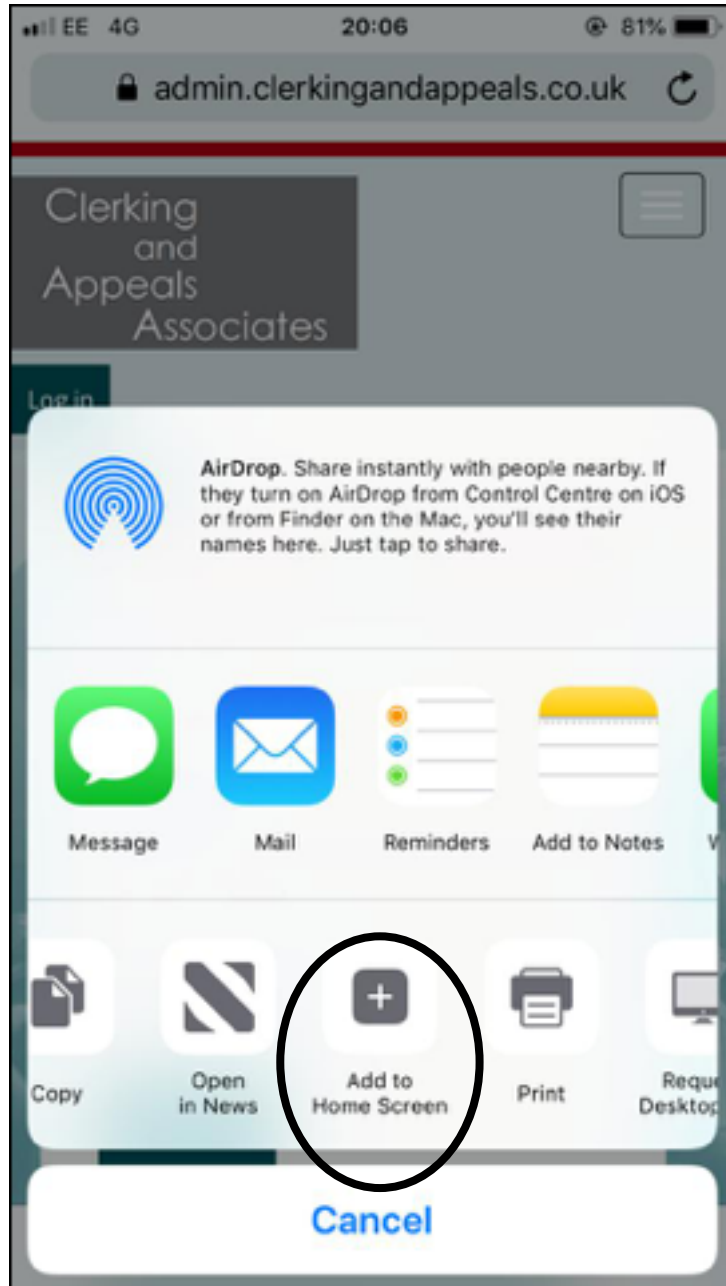

- An "Email" label above a text input field.
- A "Password" label above a text input field.
- A checkbox labeled "Remember me?".
- A dark teal "Log in" button at the bottom of the form.

Step 2

Click the 3 dots in the top right-hand corner as circled in the screenshot below:

Section 2 - iOS Devices

Step 1

Open Safari and browse to the website <https://admin.clerkingandappeals.co.uk>

The screenshot shows a mobile browser interface. At the top, the status bar displays 'EE 4G', '20:04', and '81%' battery. The address bar shows the URL 'admin.clerkingandappeals.co.uk'. The page header features the company name 'Clerking and Appeals Associates' and a menu icon. Below the header is a 'Log in' button. The main content area is titled 'Log in.' and contains a white login form with the following elements:

- An 'Email' label above a text input field.
- A 'Password' label above a text input field.
- A 'Remember me?' checkbox, which is currently unchecked.
- A dark green 'Log in' button at the bottom of the form.

The bottom of the screen shows the iOS Safari navigation bar with icons for back, forward, share, bookmarks, and tabs.

Step 2

Click on the share button as circled in the screenshot below.

Step 3

Select 'add to Home Screen' as circled in the screenshot below and set a name.