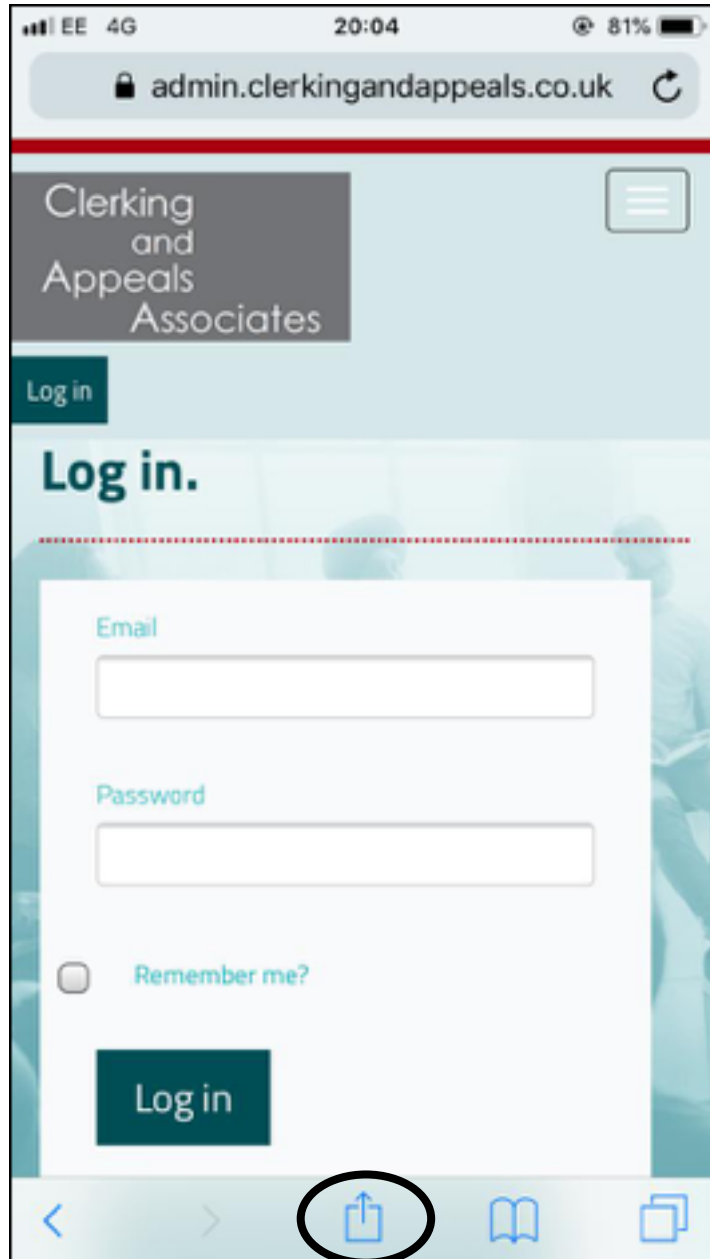

Step 2

Click on the share button as circled in the screenshot below.